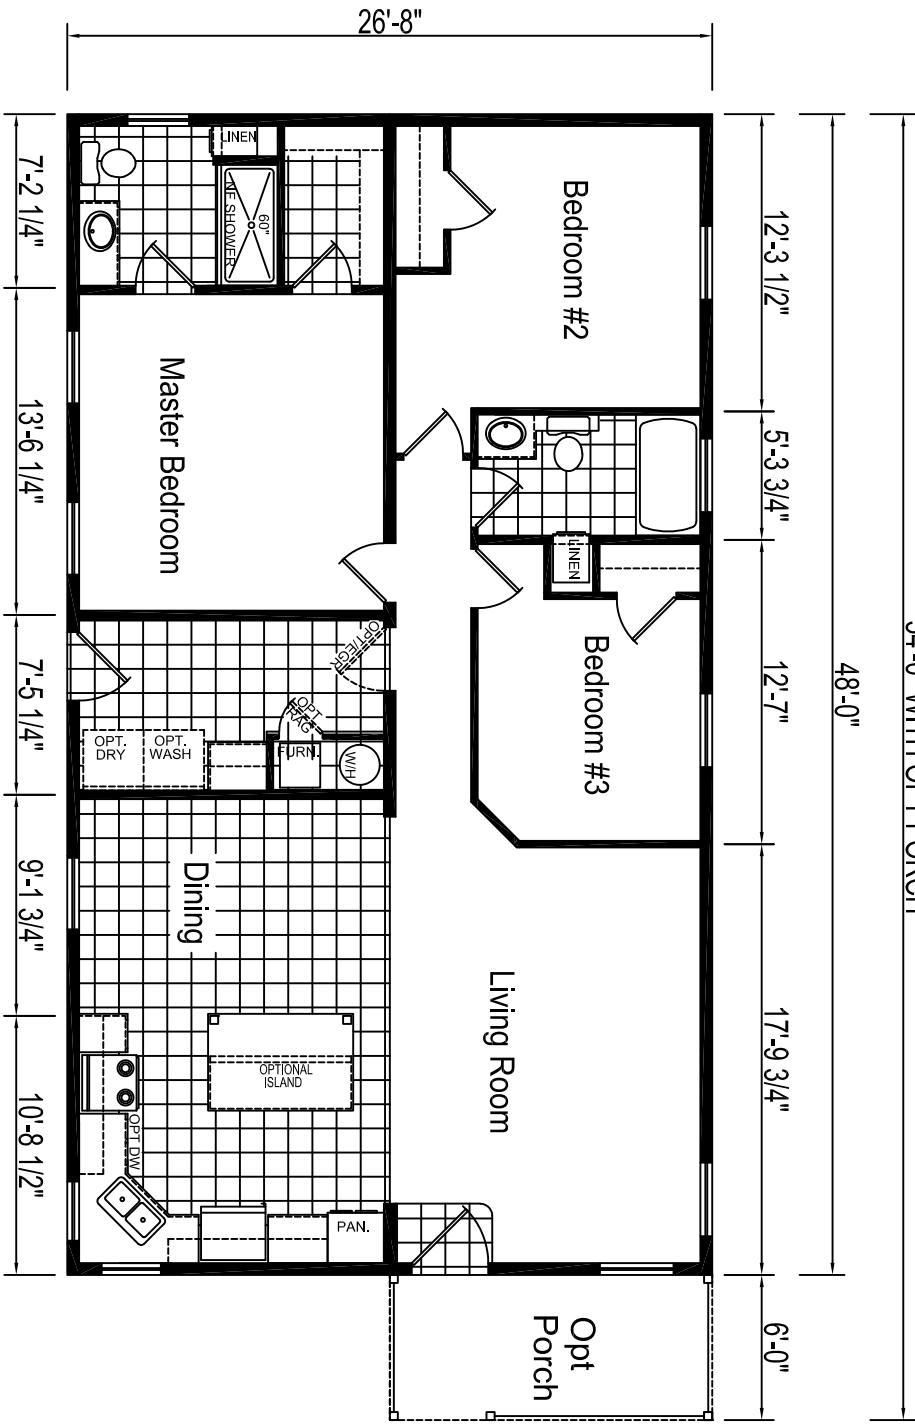

54'-0" WITH OPT PORCH

48'-0"

LIMITED 3/22/18

ERH-52J8027-CD FLIP STS
 3 BEDROOM, 2 BATH
 NOMINAL SIZE: 28x52'
 TOTAL AREA: 1,280 SQ. FT.
 PORCH AREA NOT INCLUDED

CHESAPEAKE DOUBLE

EAGLE RIVER HOMES

Revisions		Rev. Date:	Rev. By:	Drawn By:
A	.	.	.	STAFF
B	.	.	.	Date Drawn: 2-27-14

Title:	LITERATURE PLAN	Serial No.:	5846
Model:	ERH-52J8027-CD FLIP STS	Sheet:	LIT

DUE TO CONSTANT PRODUCT IMPROVEMENT, ALL DIMENSIONS AND SPECIFICATIONS ARE SUBJECT TO CHANGE WITHOUT NOTICE OR OBLIGATION TO EAGLE RIVER HOMES. DIMENSIONS STATED ARE TO INDUSTRY STANDARDS. THE INFORMATION ON THIS PAGE IS PROPRIETARY AND CONFIDENTIAL.