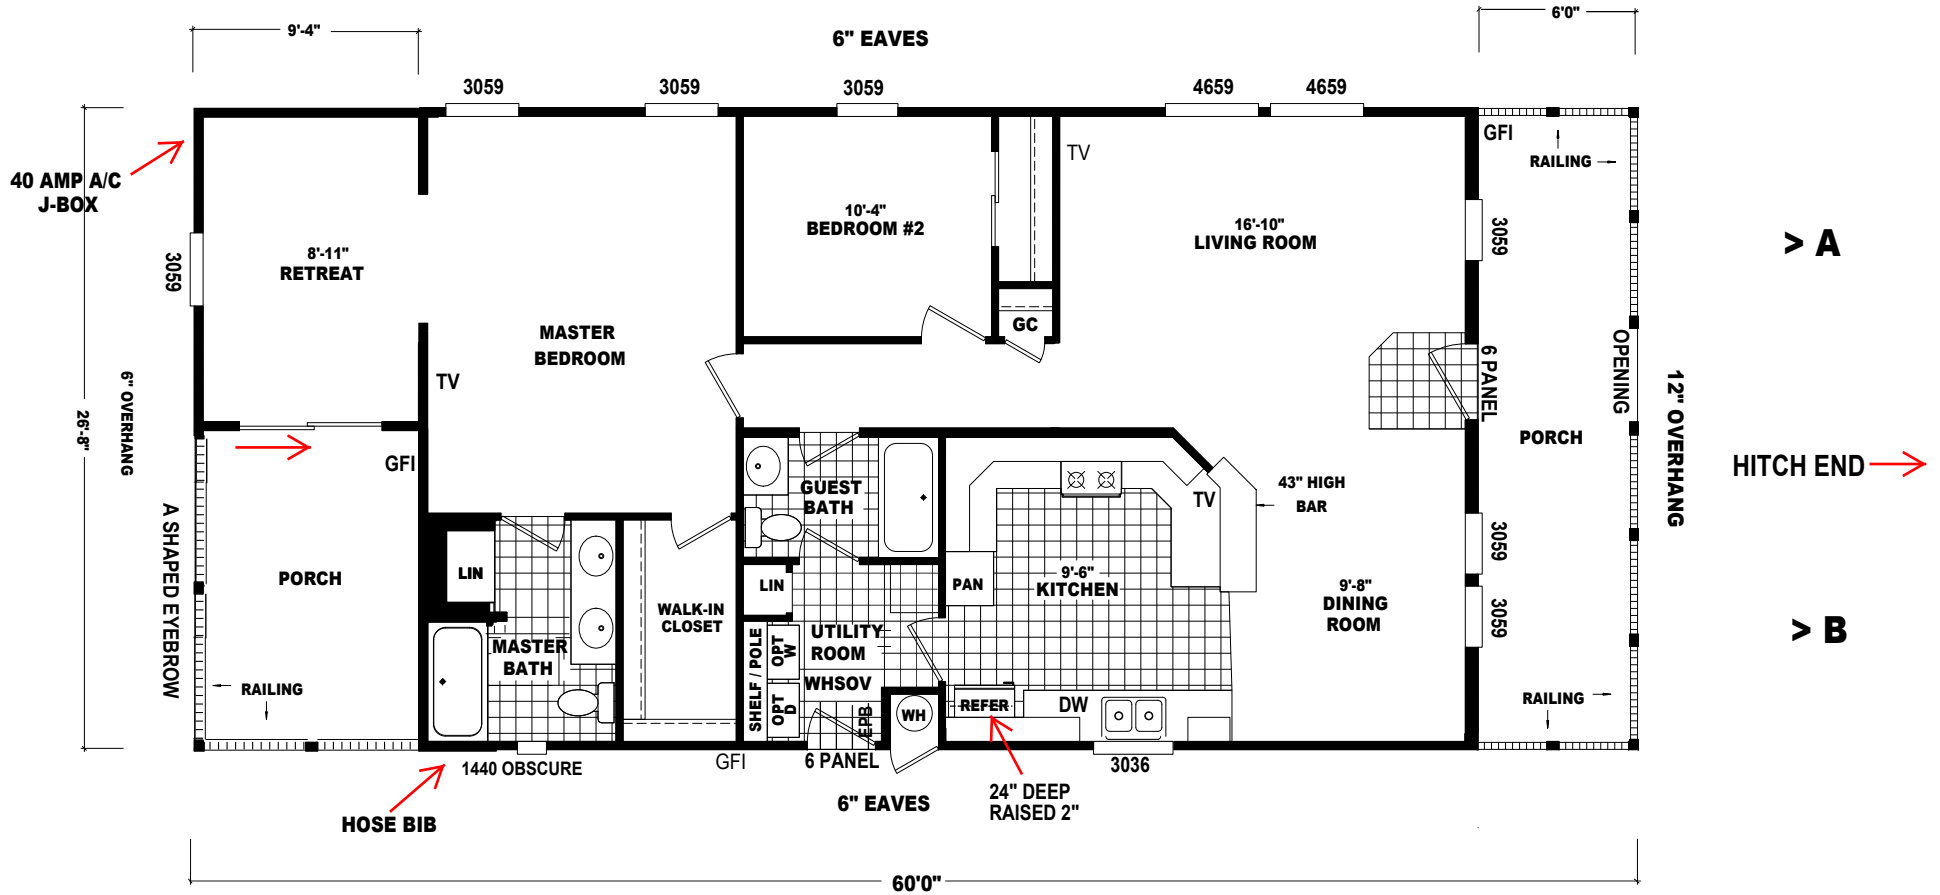

ASHFIELD

100 AMP
 R: 21-11-11
 20# ROOF
 3/12 ROOF PITCH

MODEL: ELS-2850A
 2 BEDROOM, 2 BATH

ORDER # 562737
 DATE PALM #339